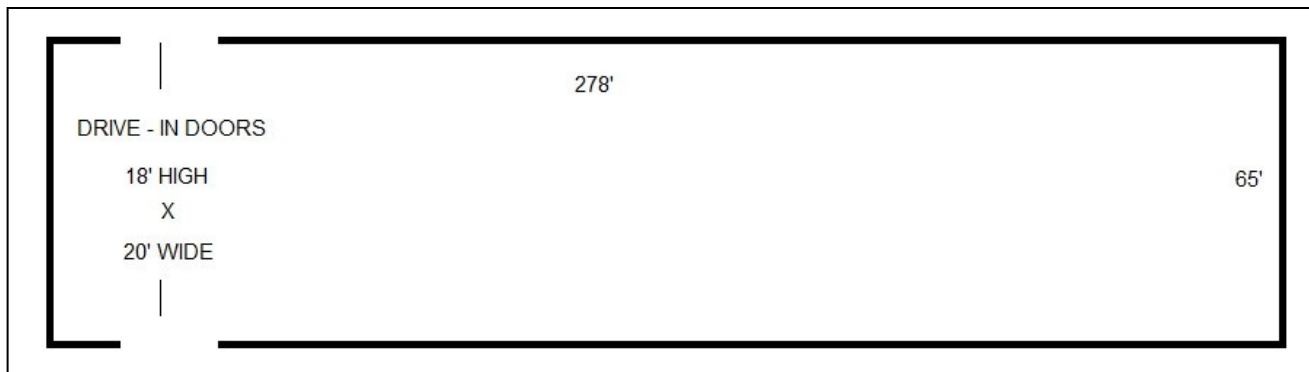

847 Route 12

Frenchtown, NJ 08825

PRESENTED BY:
LANCE BRAM COMMERCIAL BROKERAGE

40' CLEAR CRANE FACILITY FOR LEASE

- 18,000 SF
- 40' Clear
- 2 Drive –In Doors
- 35 Ton Crane
- 10 Ton Crane
- 24' Clear Under Crane Hook
- Outside Storage Available +/- 1 Acre
- +/- 5 Miles From Flemington
- Very Low Property Taxes