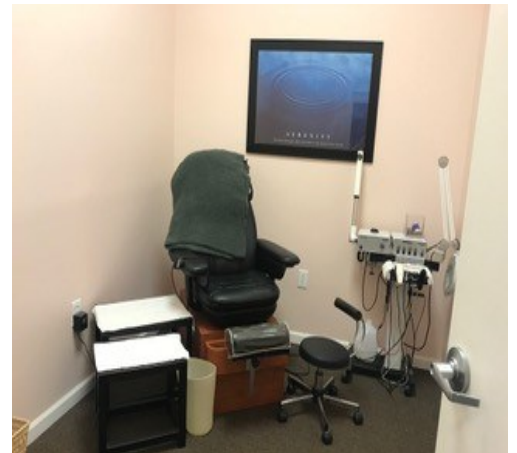

This information has been secured from sources we believe to be reliable. Accordingly, no warranty or representation, express or implied, is made to the accuracy of the information contained herein, and same submitted to errors, omissions, change of price, rental or other conditions, withdrawal notice, and to any special listing conditions imposed by our principals.